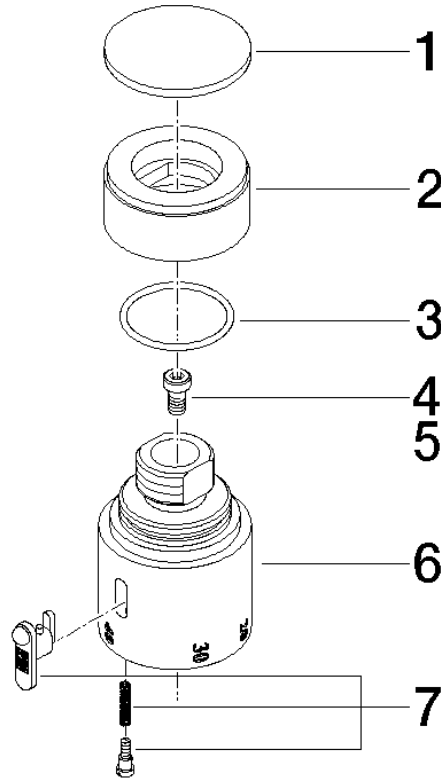

11 420 220

	Chrome	11 420 220-00
	Brushed Platinum	11 420 220-06
	Platinum	11 420 220-08
	Durabass (23kt Gold)	11 420 220-09

Temperature control handle - Chrome

MADISON

11 420 220

11 420 220

11 420 220

Parts for other finishes can be found here: Brushed Platinum

Spare parts list

No.	Item Number	Name	Quantity used	Delivery time
3	09 14 10 040 90	seal	1	2
4	90 30 30 027 00 90	screw	1	2
5	09 30 33 004 90	screw	1	2
7	90 21 33 020 00 90	handle	1	2